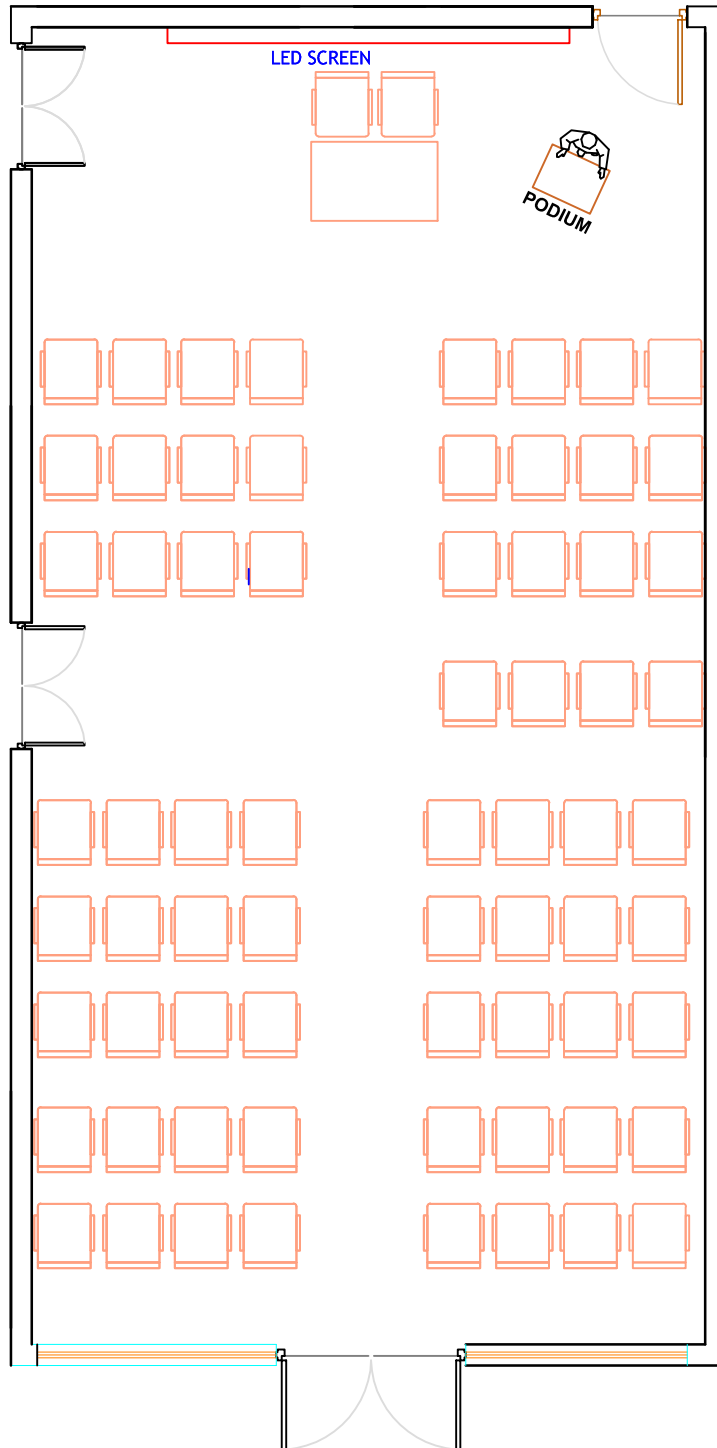

LE RENDEZVOUS

CONFERENCE & SEMINARS

SEATING PLAN - THEATRE STYLE
CAPACITY - 68

POOL SIDE