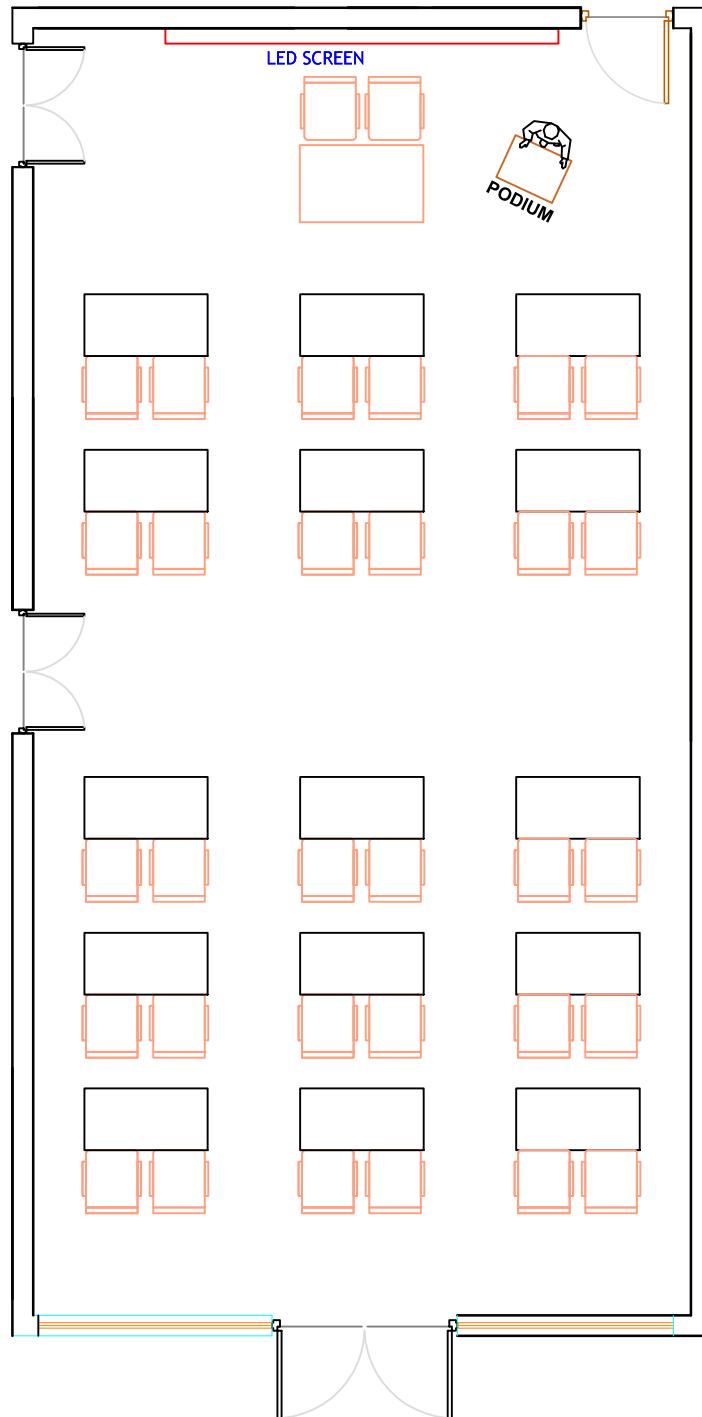

# LE RENDEZVOUS

CONFERENCE & SEMINARS

SEATING PLAN - CLASS ROOM STYLE  
CAPACITY - 30

POOL SIDE