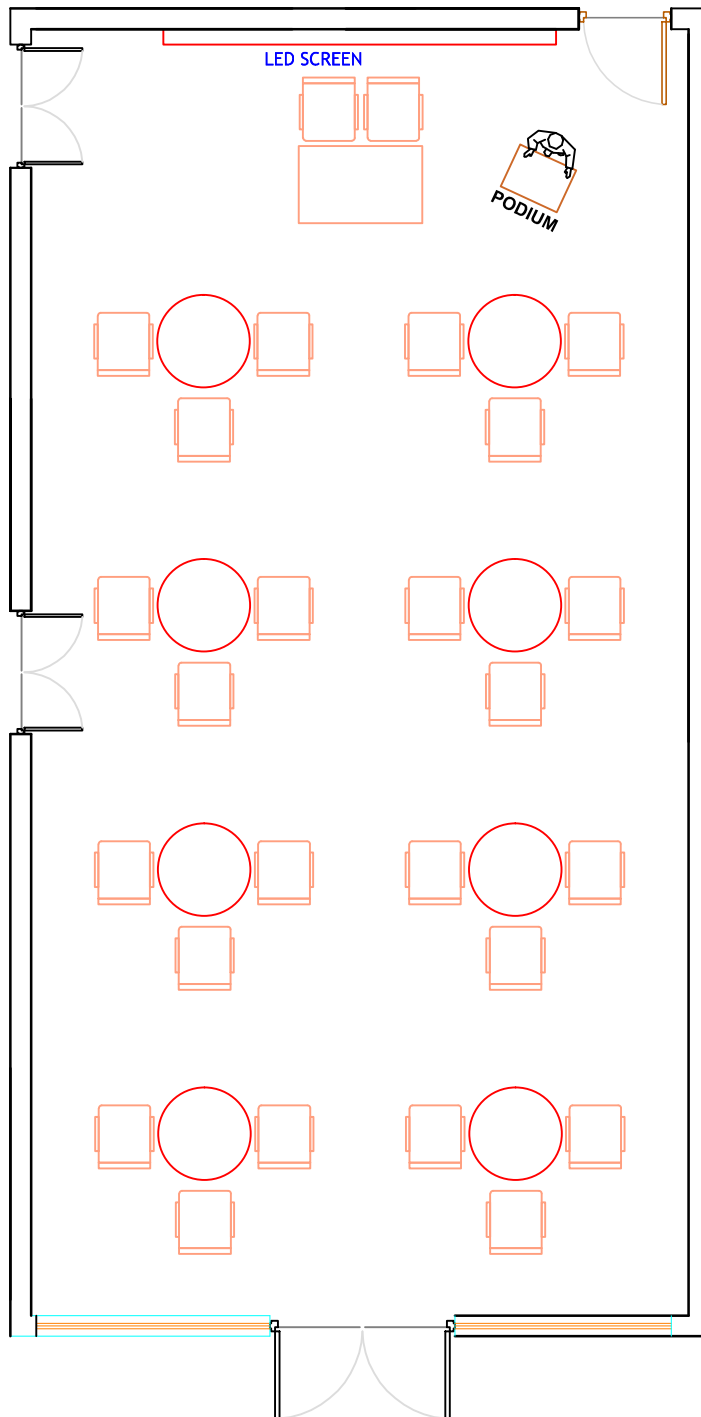

SEATING PLAN - CLUSTER STYLE
CAPACITY - 24

POOL SIDE