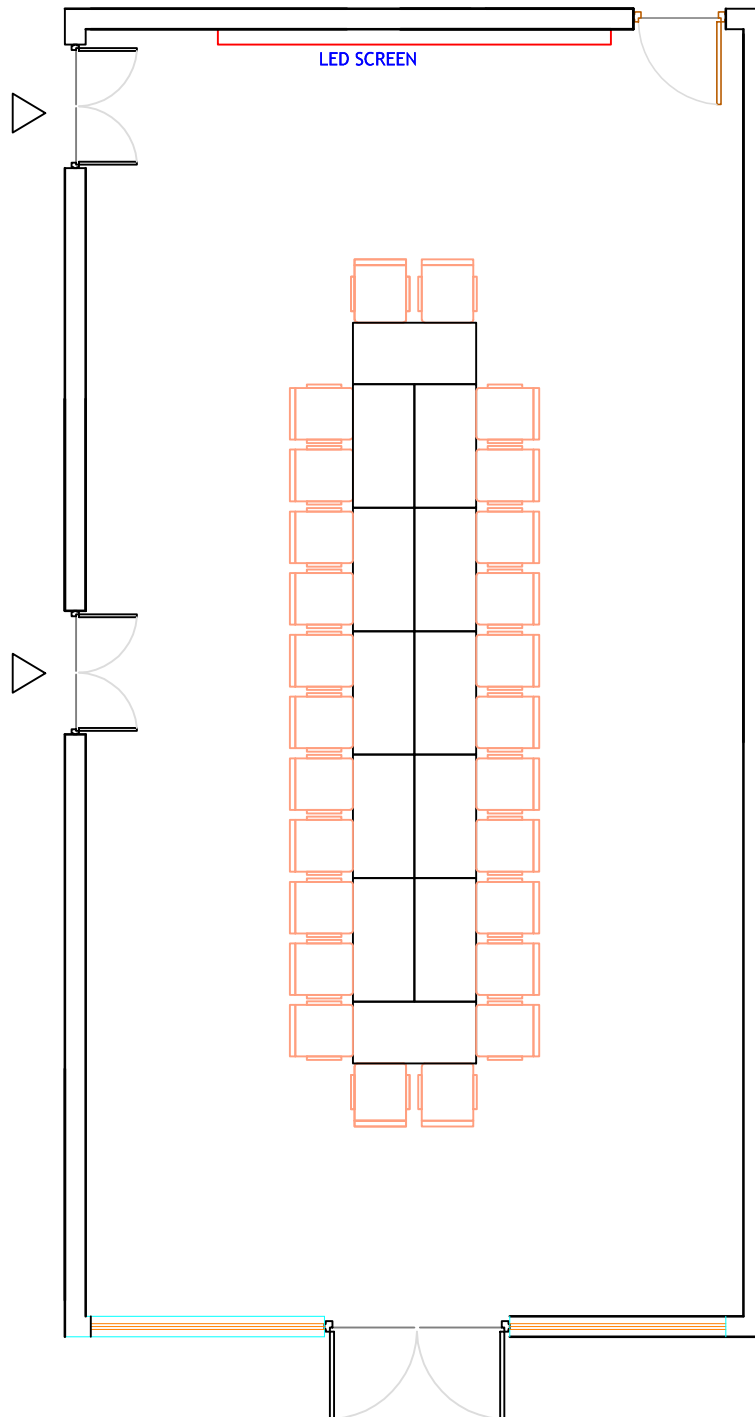

# LE RENDEZVOUS

CONFERENCE & SEMINARS

SEATING PLAN - BOARD ROOM - I - SHAPE  
CAPACITY - 26

POOL SIDE