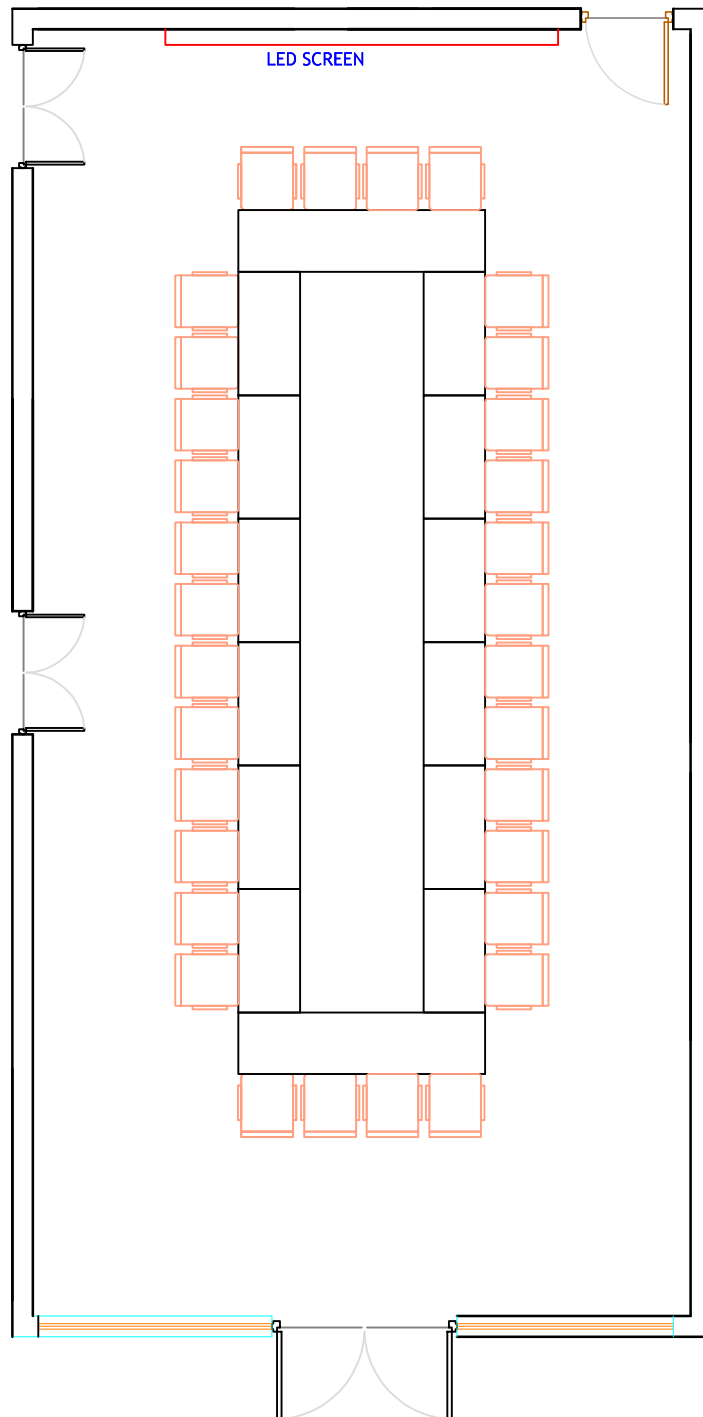

LE RENDEZVOUS

CONFERENCE & SEMINARS

SEATING PLAN - BOARD ROOM - U - SHAPE
CAPACITY - 32

POOL SIDE